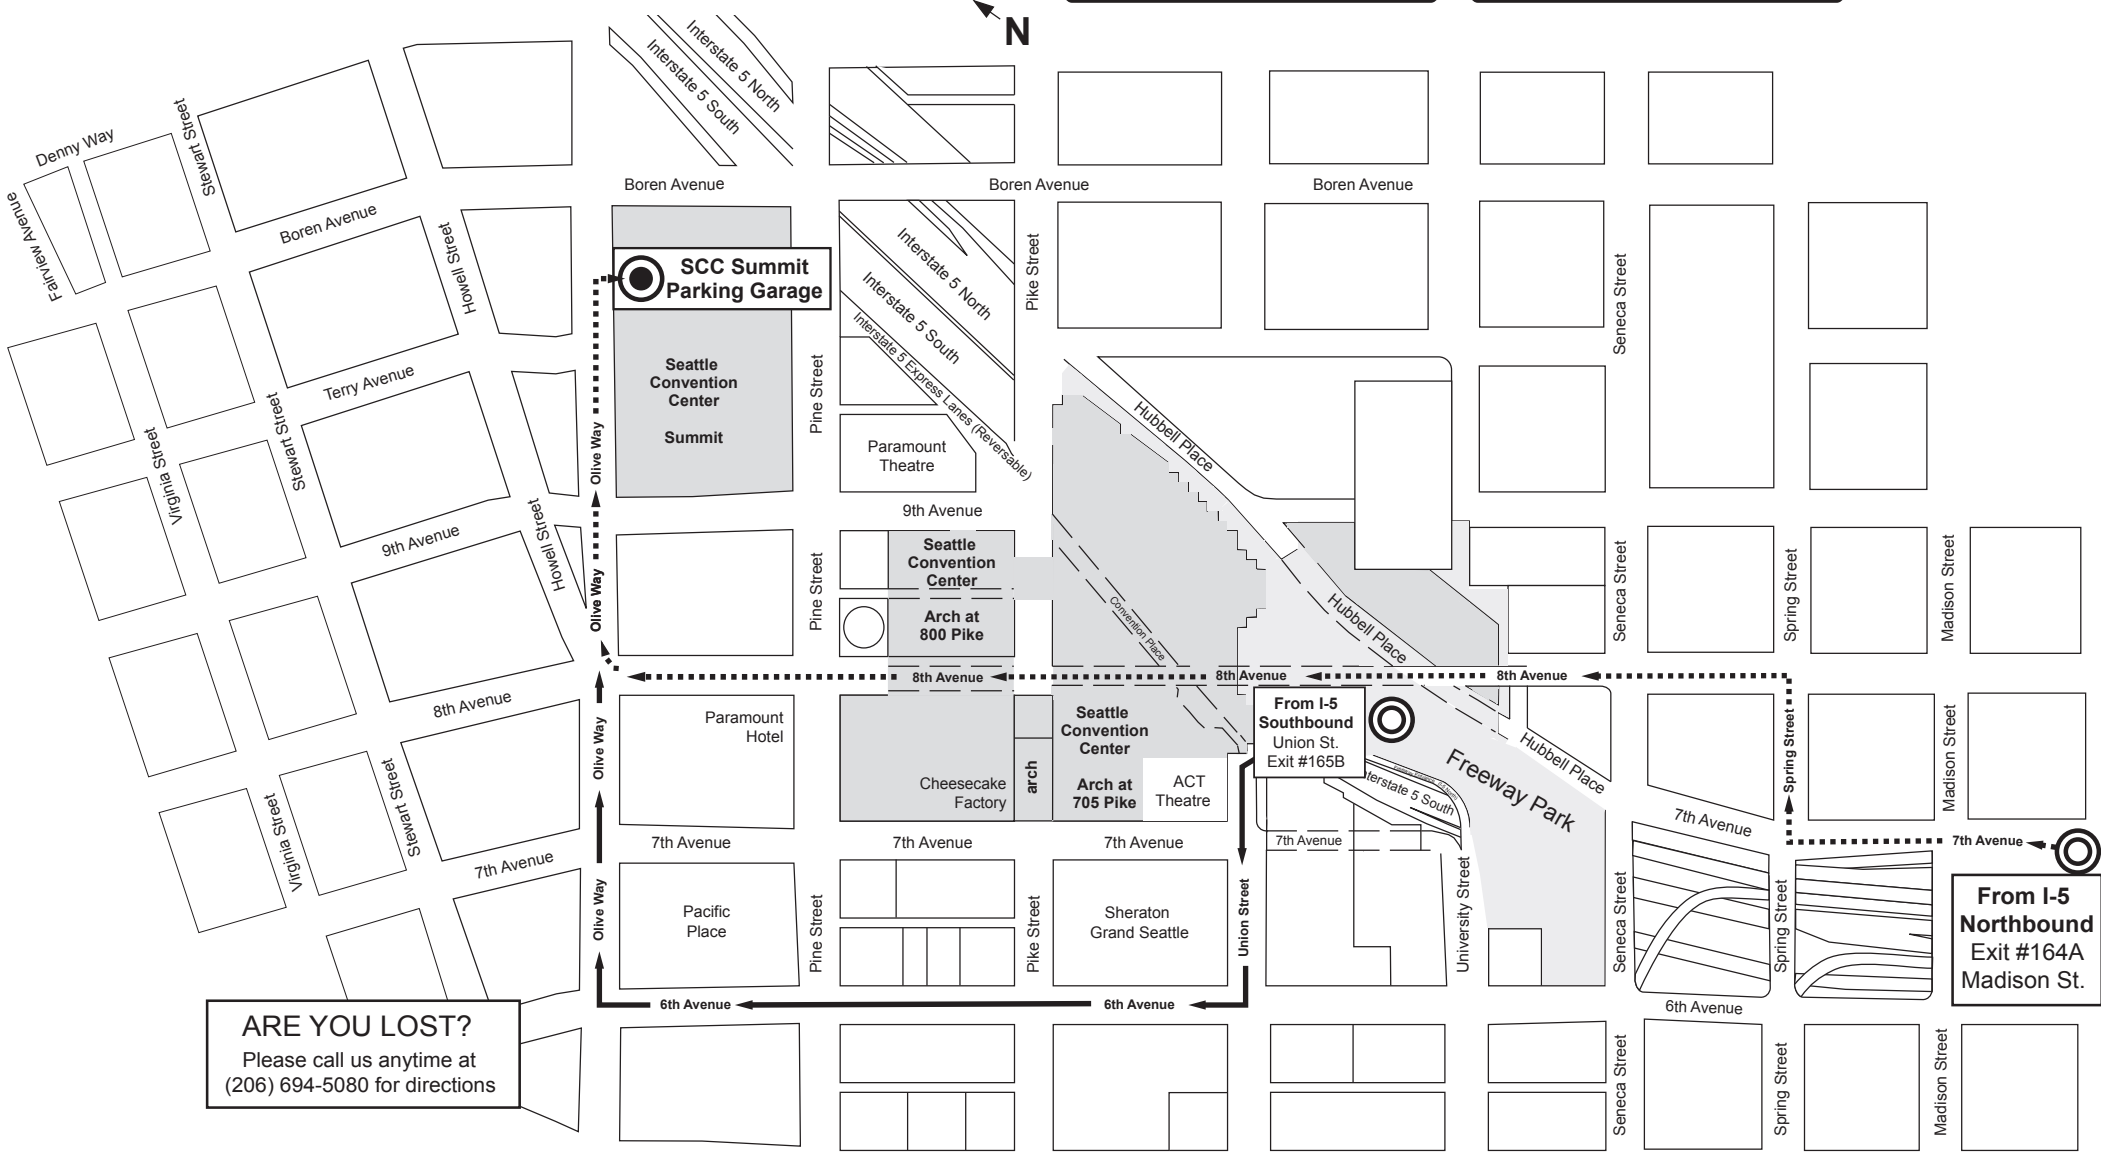

# Seattle Convention Center Summit Hand-Carried Freight Loading Area

**FROM I-5 SOUTHBOUND**

- Interstate 5 southbound
- Union Street exit 165B
- Right on 6th Avenue
- Right on Olive Way
- Garage entrance is on your right
- Follow signs to loading area

**FROM I-5 NORTHBOUND**

- Interstate 5 northbound
- Madison Street exit 164A
- Right on Spring Street
- Left on 8th Avenue
- Right on Olive Way
- Garage entrance is on your right
- Follow signs to loading area

**ARE YOU LOST?**  
Please call us anytime at  
(206) 694-5080 for directions

**From I-5 Northbound  
Exit #164A  
Madison St.**