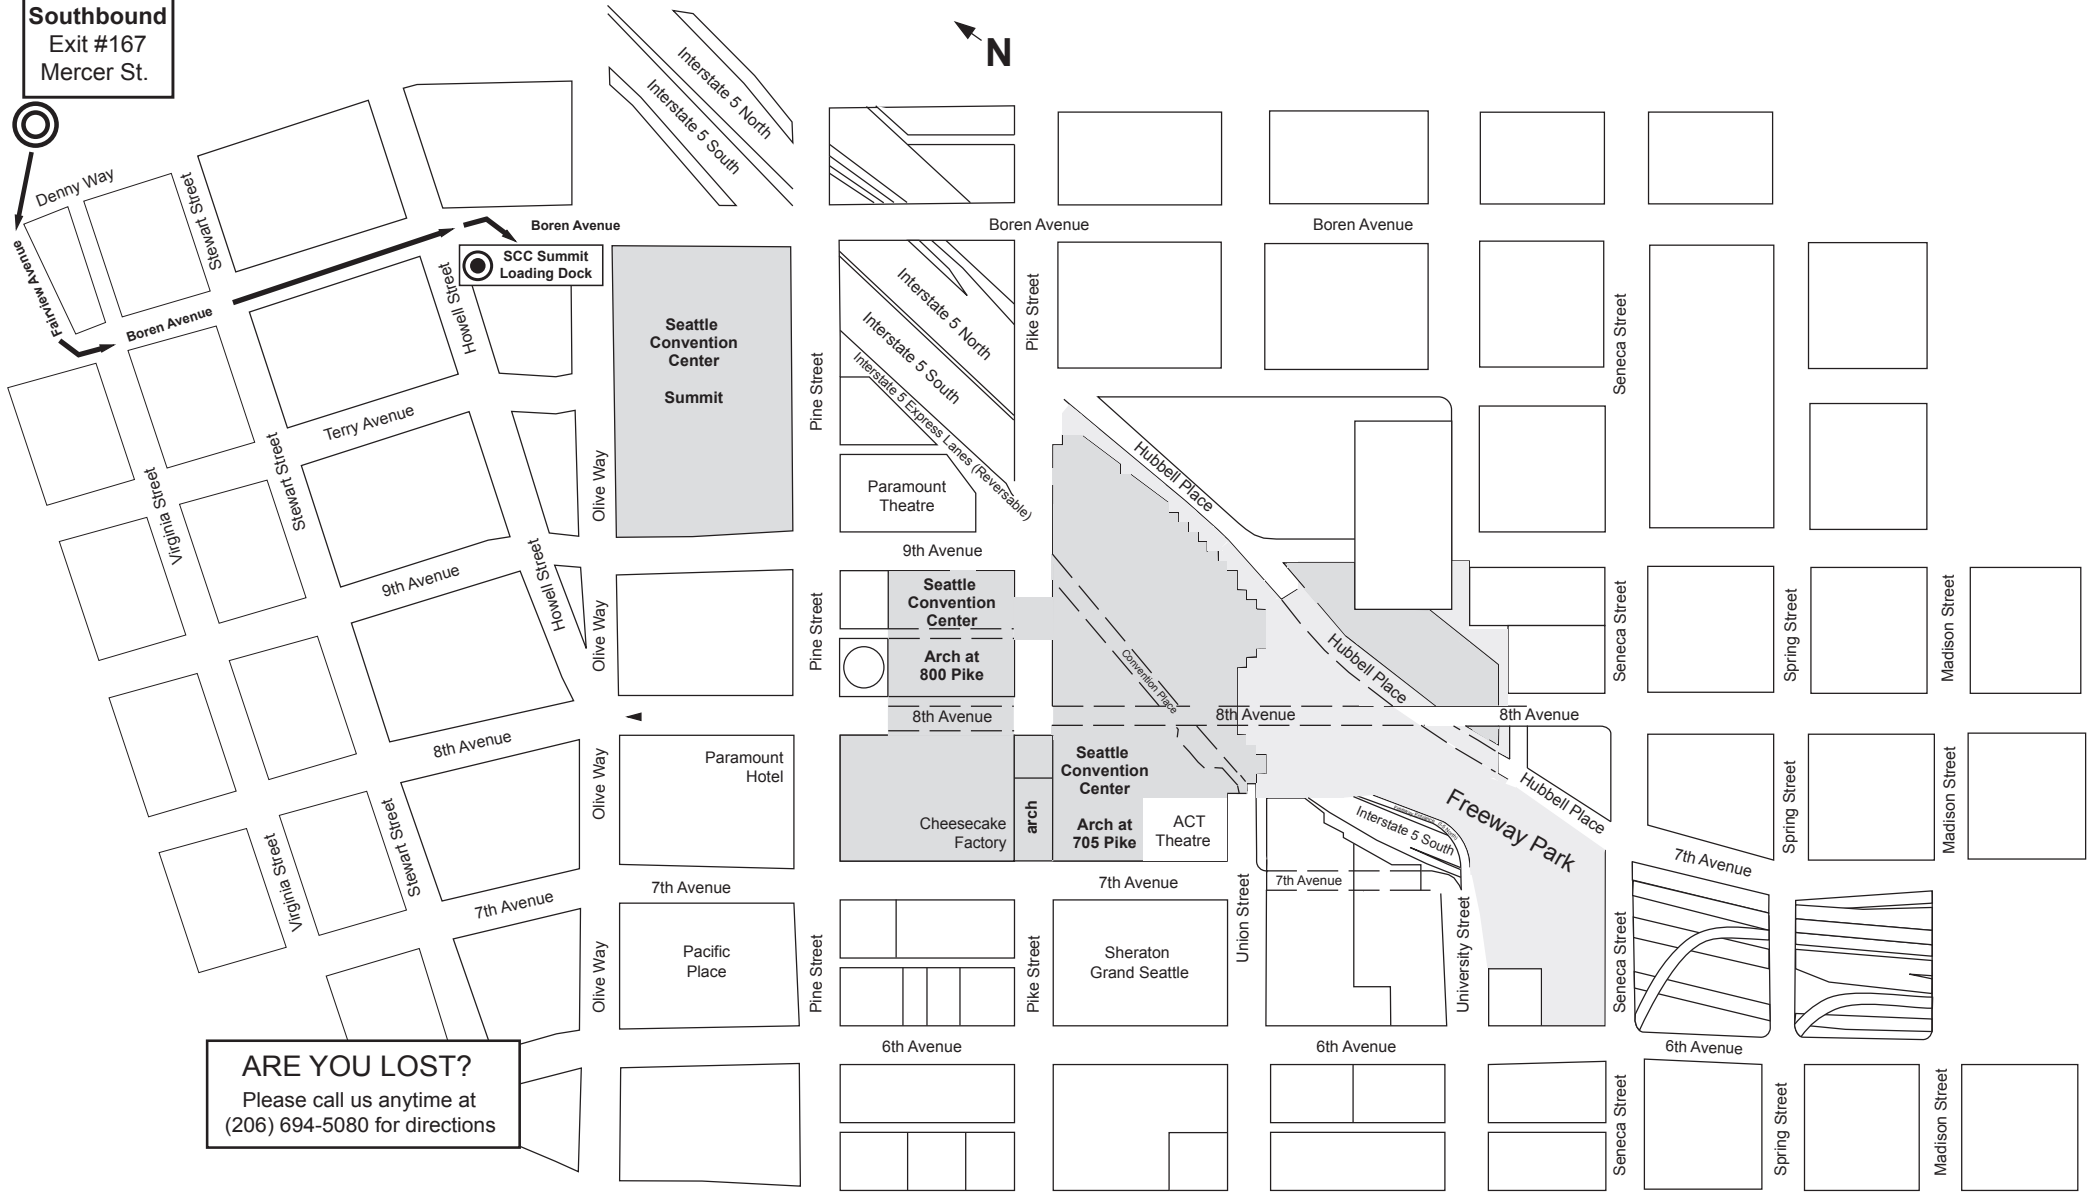

## Summit Loading Dock

1715 Boren Avenue

**LOAD AND UNLOAD ONLY - NO PARKING**

 **FROM I-5 SOUTHBOUND and NORTHBOUND**

- Mercer Street exit 167
- Left on Fairview Avenue North
- Left on Boren
- Loading dock entrance is on your right after Howell Street

**From I-5 Northbound Southbound**  
Exit #167  
Mercer St.

**ARE YOU LOST?**  
Please call us anytime at  
(206) 694-5080 for directions