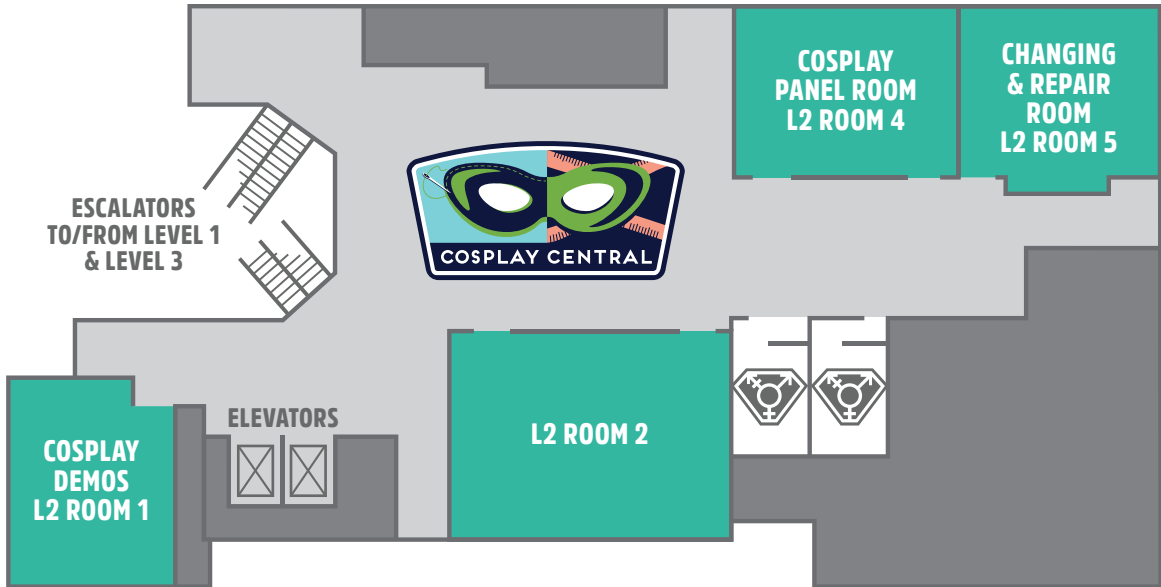

TCC LOWER LEVEL - SKAGIT

TCC LEVEL 1 - YAKIMA

TCC LEVEL 2 - CHELAN

TCC LEVEL 3 - TAHOMA

ESCALATORS
TO/FROM
LEVEL 2

ELEVATORS

ATM

ELEVATOR

ESCALATORS
TO/FROM LEVEL 4
SHOW FLOOR

FOOD!

MANGA
LOUNGE
L3 ROOM 1

POP ASIA
PANEL
L3 ROOM 2

POP ASIA
INTERACTIVE
L3 ROOM 5

MAID CAFÉ

CULTURAL
GROUPS &
TABLES
PHOTO AREA