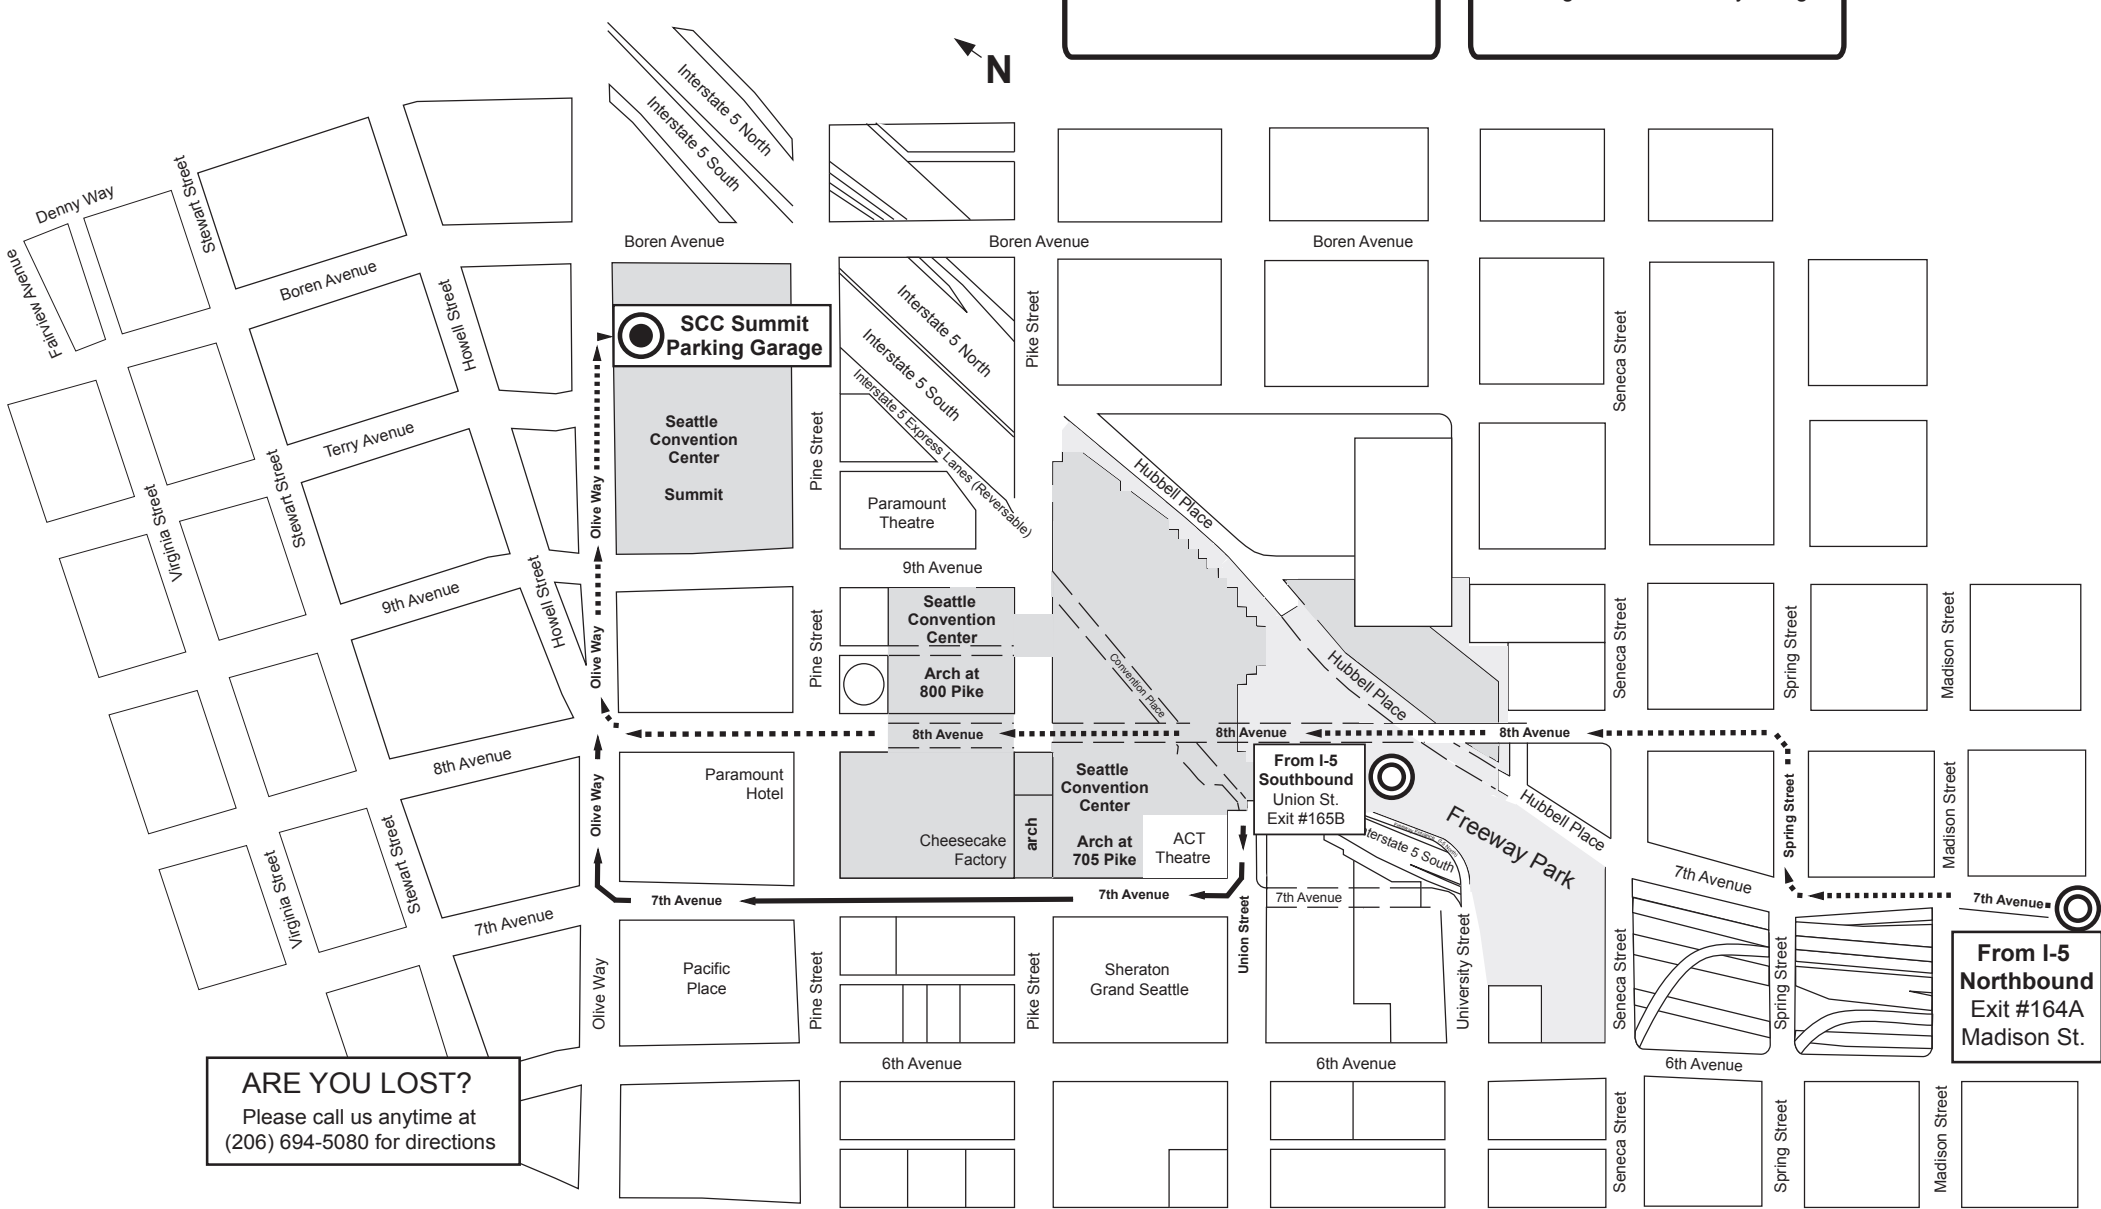

## Directions to Summit Parking Garage 1009 Olive Way

Maximum Vehicle Height 8' 2" on Level 1

Maximum Vehicle Height 6' 6" on Levels 2 and 3

**FROM I-5 SOUTHBOUND**

- Interstate 5 southbound
- Union Street exit 165B
- Right on 7th Avenue
- Right on Olive Way
- Garage entrance is on your right

**FROM I-5 NORTHBOUND**

- Interstate 5 northbound
- Madison Street exit 164A
- Right on Spring Street
- Left on 8th Avenue
- Right on Olive Way
- Garage entrance is on your right

**ARE YOU LOST?**  
Please call us anytime at  
(206) 694-5080 for directions

**From I-5 Northbound**  
Exit #164A  
Madison St.