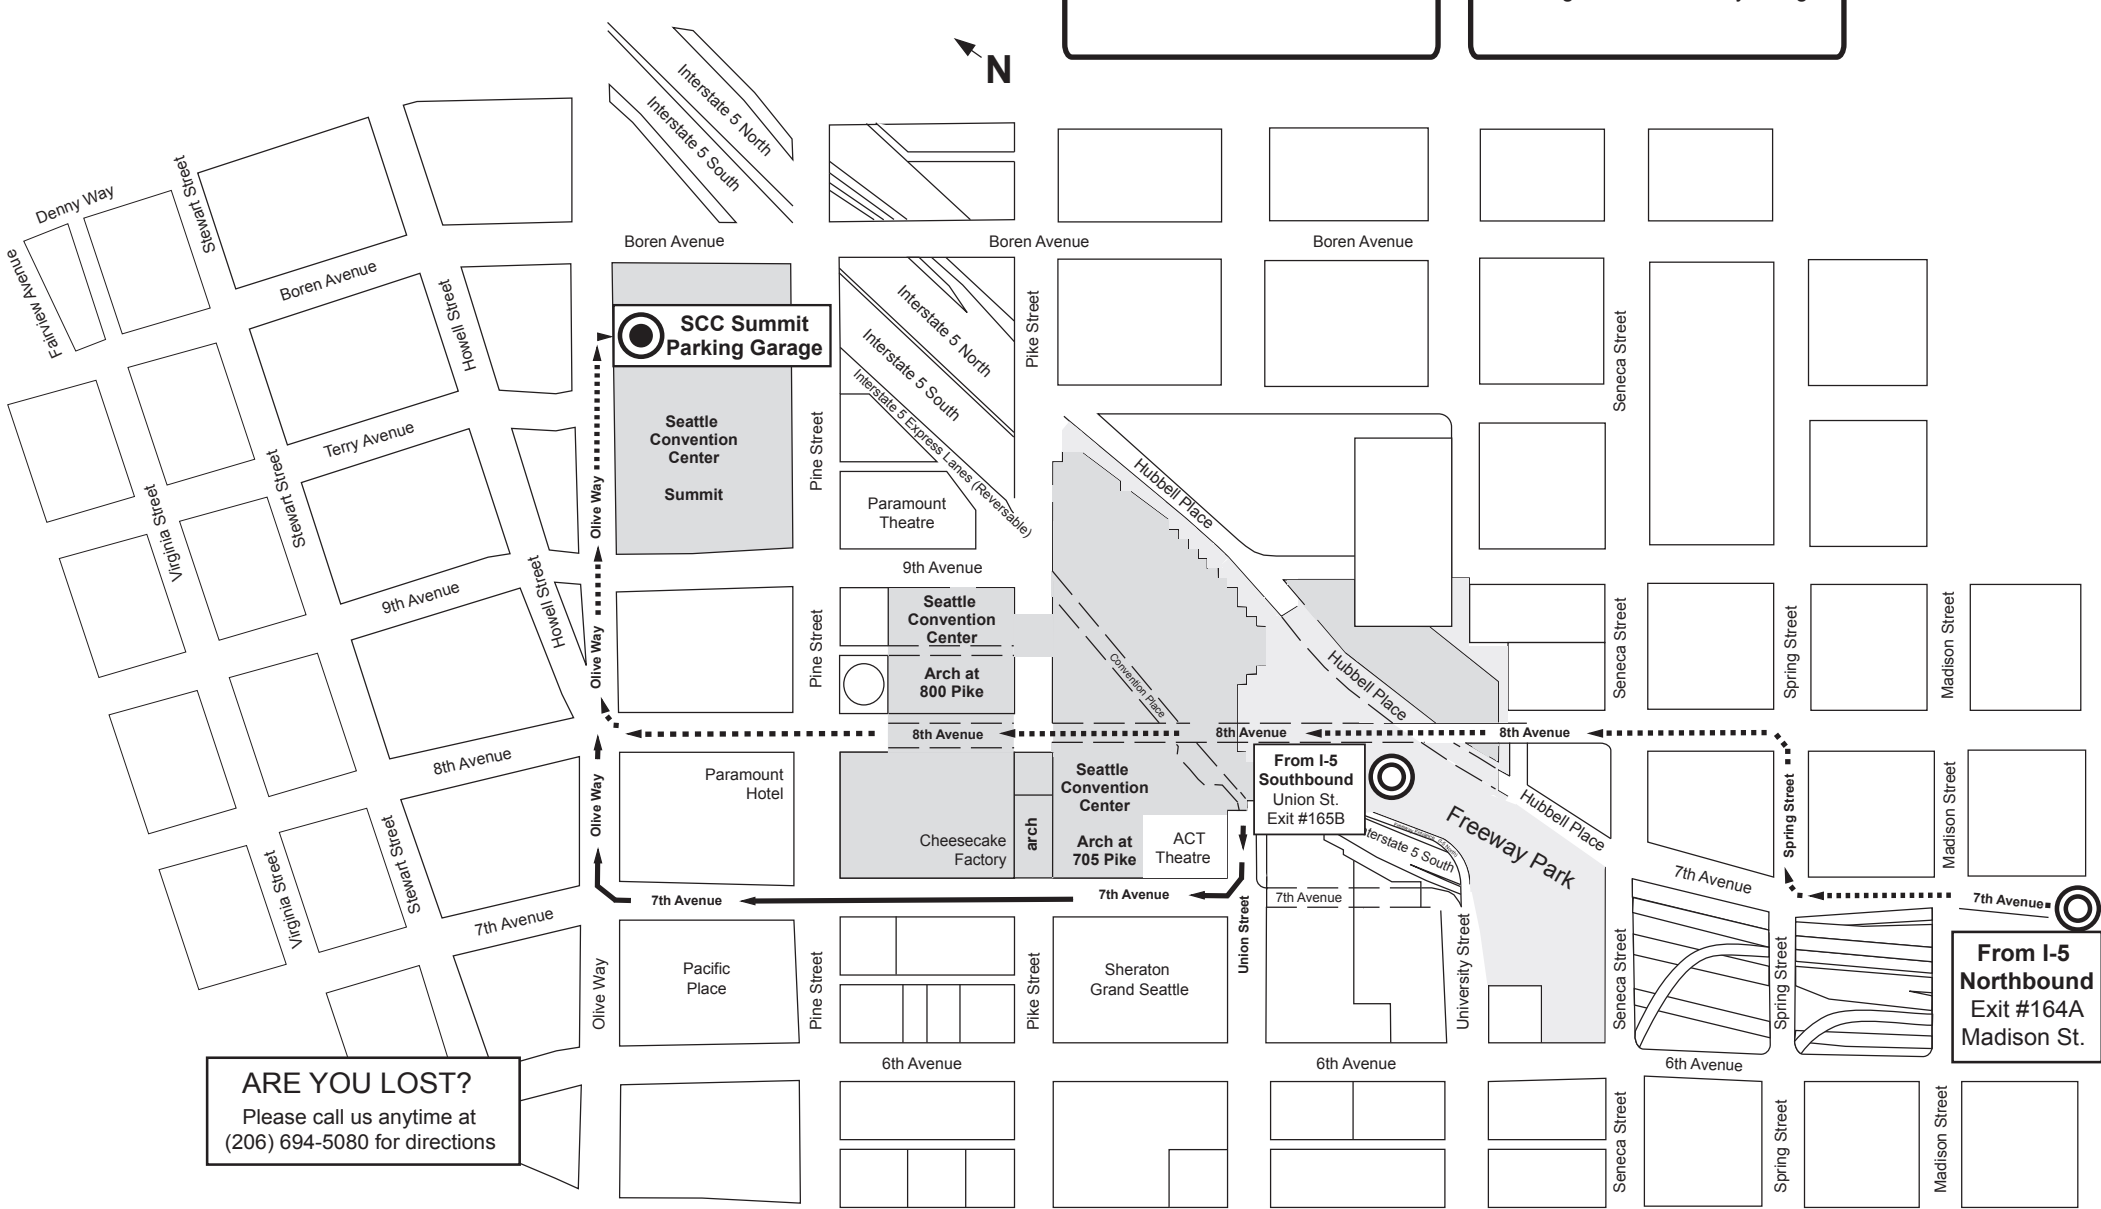

Seattle Convention Center

Directions to Summit Parking Garage 1009 Olive Way

Maximum Vehicle Height 8' 2" on Level 1

Maximum Vehicle Height 6' 6" on Levels 2 and 3

FROM I-5 SOUTHBOUND

- Interstate 5 southbound
- Union Street exit 165B
- Right on 7th Avenue
- Right on Olive Way
- Garage entrance is on your right

FROM I-5 NORTHBOUND

- Interstate 5 northbound
- Madison Street exit 164A
- Right on Spring Street
- Left on 8th Avenue
- Right on Olive Way
- Garage entrance is on your right

ARE YOU LOST?
Please call us anytime at
(206) 694-5080 for directions

From I-5 Northbound
Exit #164A
Madison St.

Parking Services

Hourly Parking Rates

SCC Arch Garage

1400 8th Avenue
On 8th Avenue between Pike & Seneca Streets
Clearance: 6'5"

SCC Summit Garage

1009 Olive Way
On Olive Way between 9th and Boren
Clearance: Entry level is 8'4", other levels are 6'10"

Freeway Park Garage

1267 Hubbell Place
On Hubbell Place between Pike & Seneca Streets
Clearance: 6'9"

HOURS OF OPERATION

SCC Arch & Summit.....5:30am - Midnight
Freeway Park Garage.....6:00am - 8:00pm

	SCC ARCH & SUMMIT	FREEWAY PARK
0 - ½ hour	\$8.00	\$7.00
½ - 1 hour	\$10.00	\$9.00
1 - 2 hours	\$11.00	\$10.00
2 - 4 hours	\$20.00	\$19.00
4 - 8 hours	\$24.00	\$23.00
8 - 10 hours	\$26.00	\$25.00
10 - 12 hours	\$28.00	\$27.00
12 - 24 hours	\$37.00	\$36.00
Evening (In after 5:00pm out by midnight)	\$9.00	NO EVENING RATE
Lost Ticket	\$37.00	\$36.00